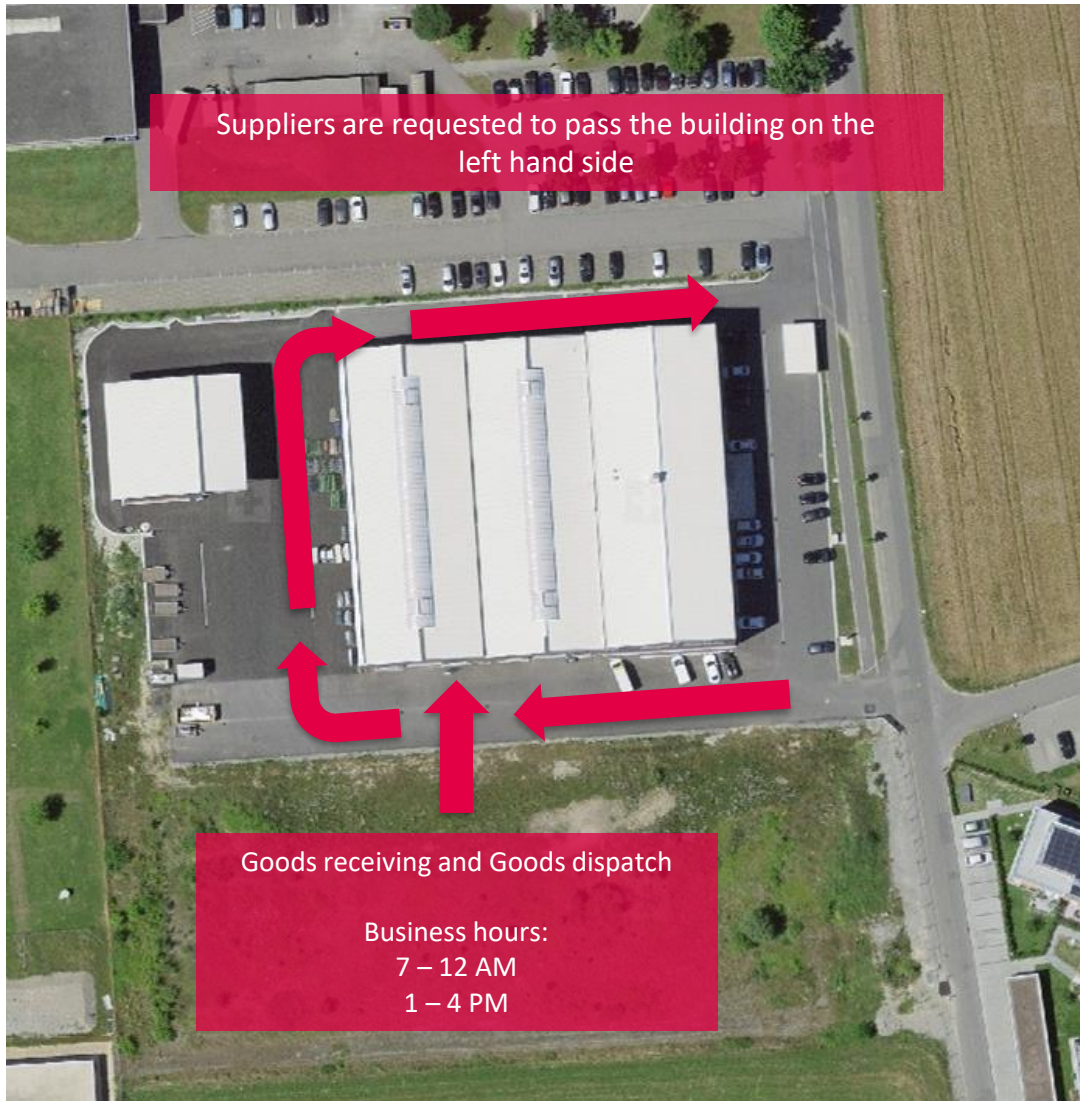

Supplier information

Location Niederlenz

Suppliers are requested to pass the building on the left hand side

Goods receiving and Goods dispatch
Business hours:
7 – 12 AM
1 – 4 PM

Contact

Explosion Power GmbH | Hardstrasse 11 | 5702 Niederlenz | +41 62 775 30 76

Departments at locatoin Niederlenz

Production, Technology & Development