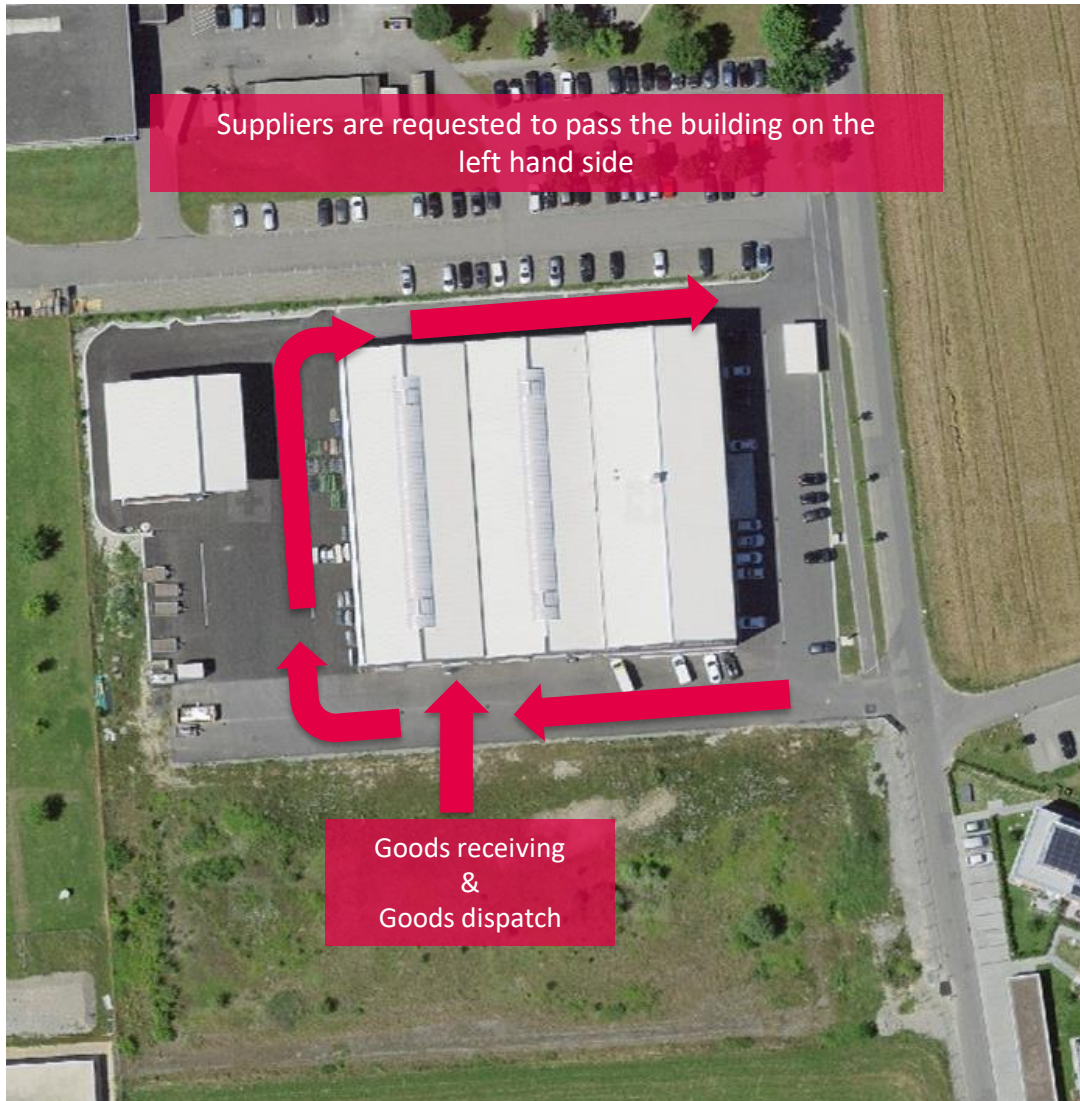

Supplier information

Location Niederlenz

Contact

Explosion Power GmbH | Hardstrasse 11 | 5702 Niederlenz | +41 62 886 50 84

Departments at location Niederlenz

Production, Technology & Development