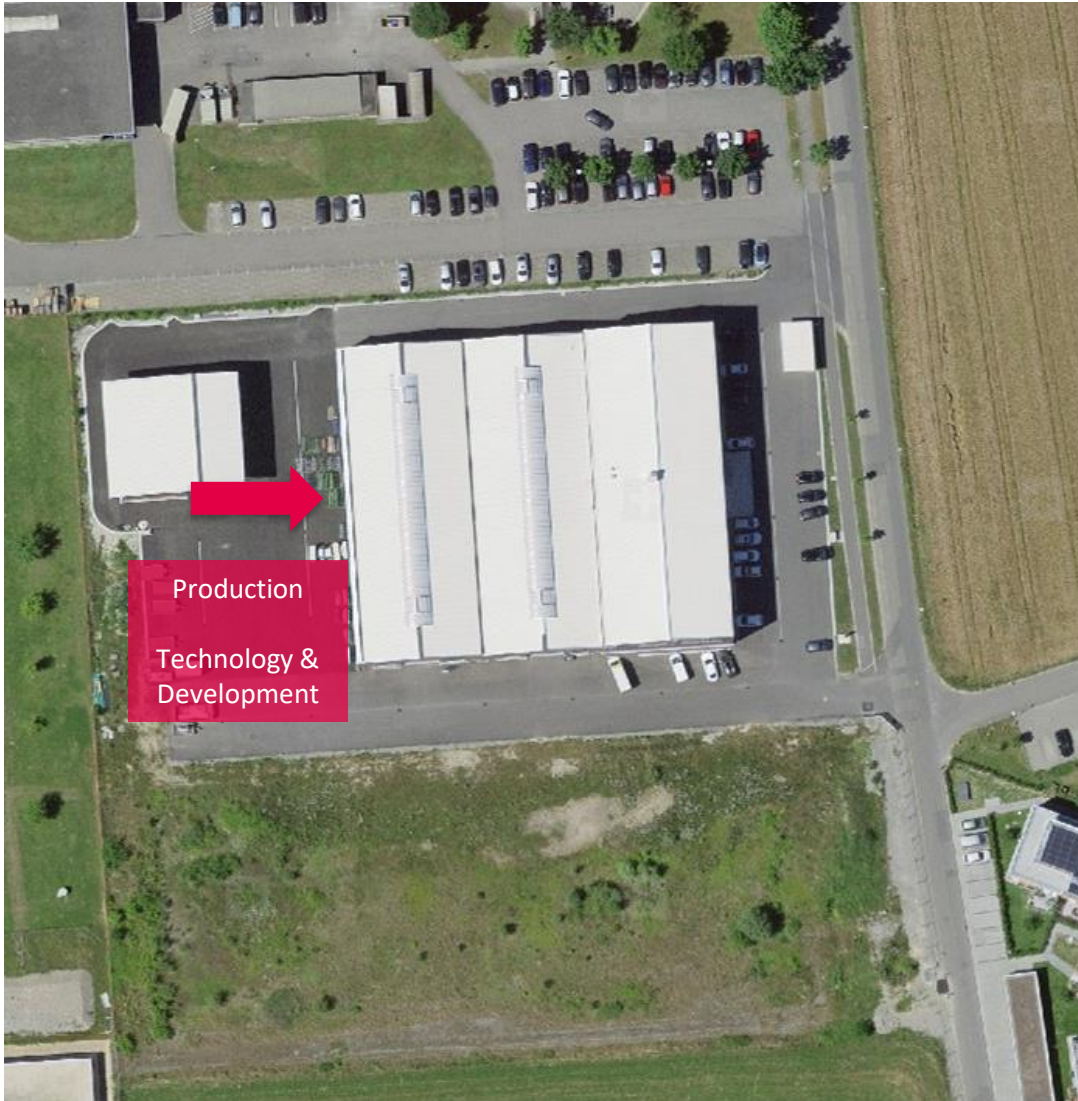

Visitor information

Location Niederlenz

Contact

Explosion Power GmbH | Hardstrasse 11 | 5702 Niederlenz | +41 62 775 30 76

Departments at location Niederlenz

Production, Technology & Development