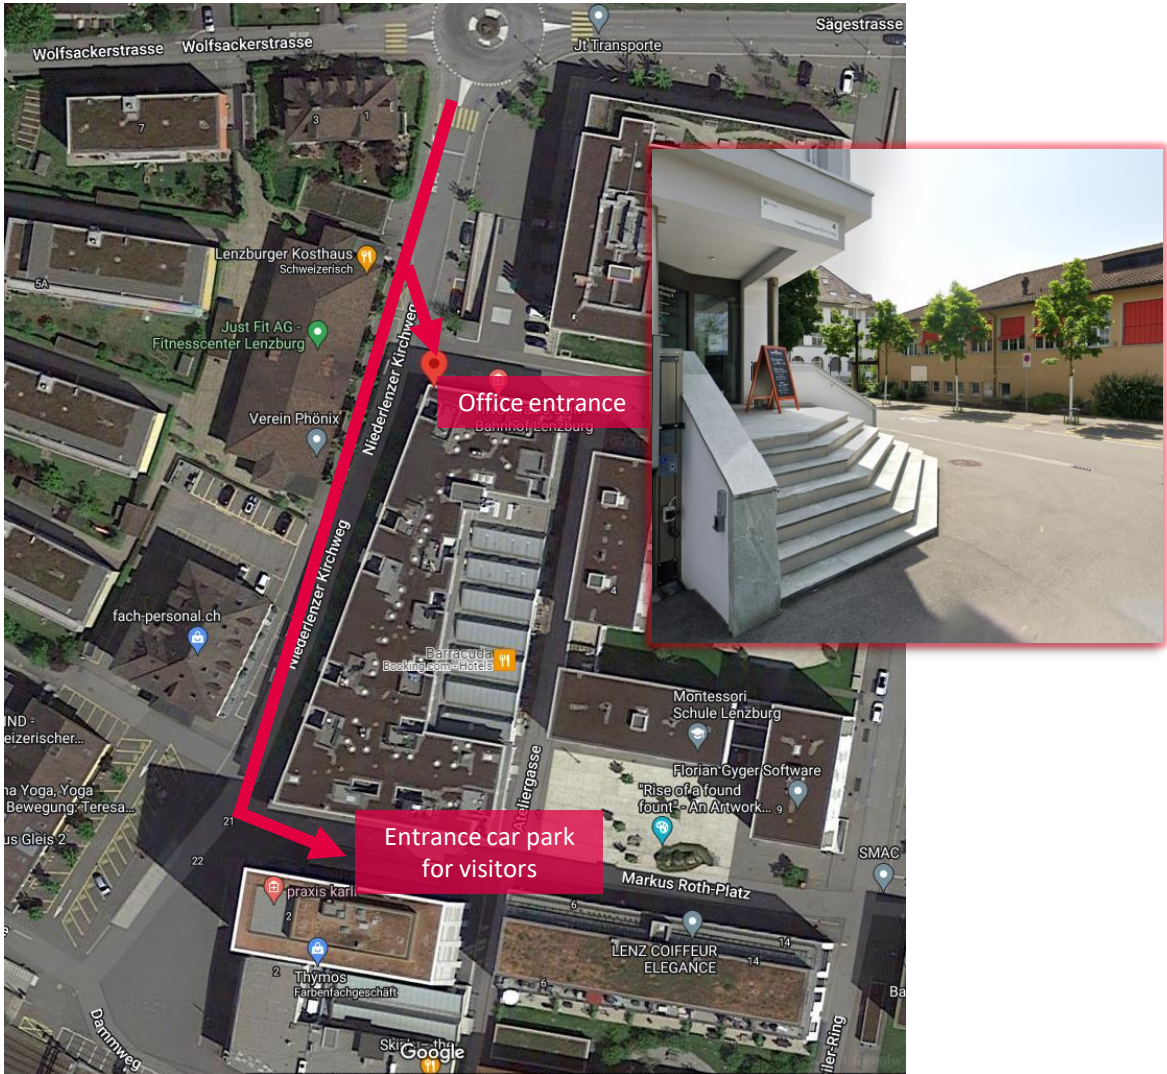

Visitor information

Location Lenzburg

Contact

Explosion Power GmbH | Niederlenzer Kirchweg 4 | 5600 Lenzburg | +41 62 886 50 80

Departments at location Lenzburg

Admin & Finance, Sales & Marketing, Project Management, Procurement