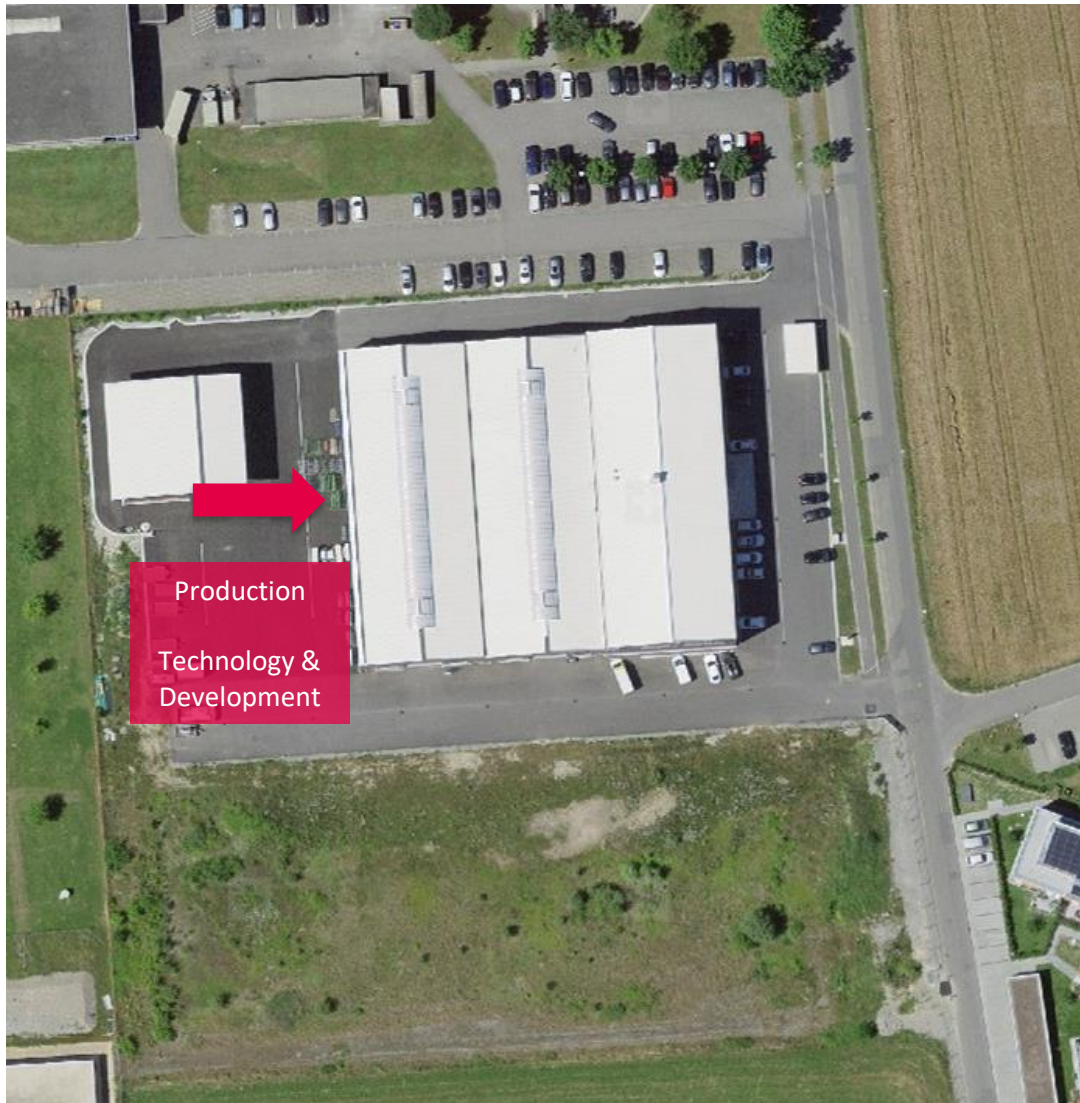

Visitor information

Location Niederlenz

Contact

Explosion Power GmbH | Hardstrasse 11 | 5702 Niederlenz | +41 62 886 50 84

Departments at location Niederlenz

Production, Technology & Development